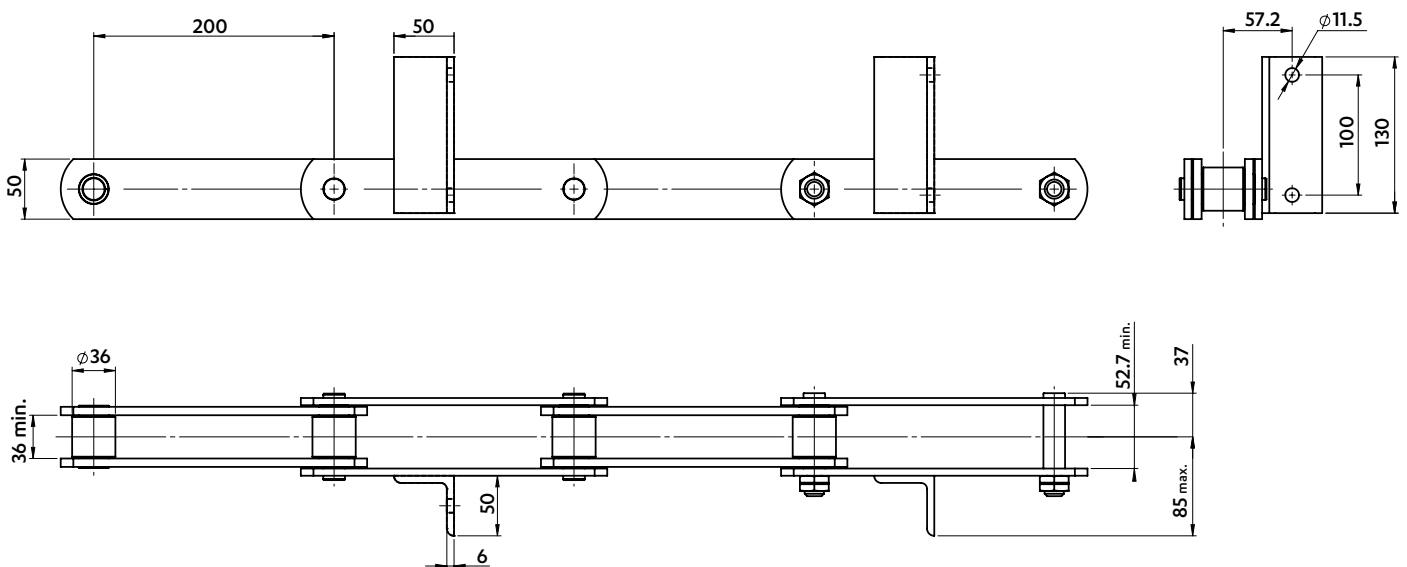

CHAINS FOR BIOMASS

Dimensions in mm

CHAINS FOR BIOMASS

5009-65
Breaking load : 95 kN

5324-84
Breaking load : 200 kN

Dimensions in mm

CHAINS FOR BIOMASS

5058-40
Breaking load : 95 kN