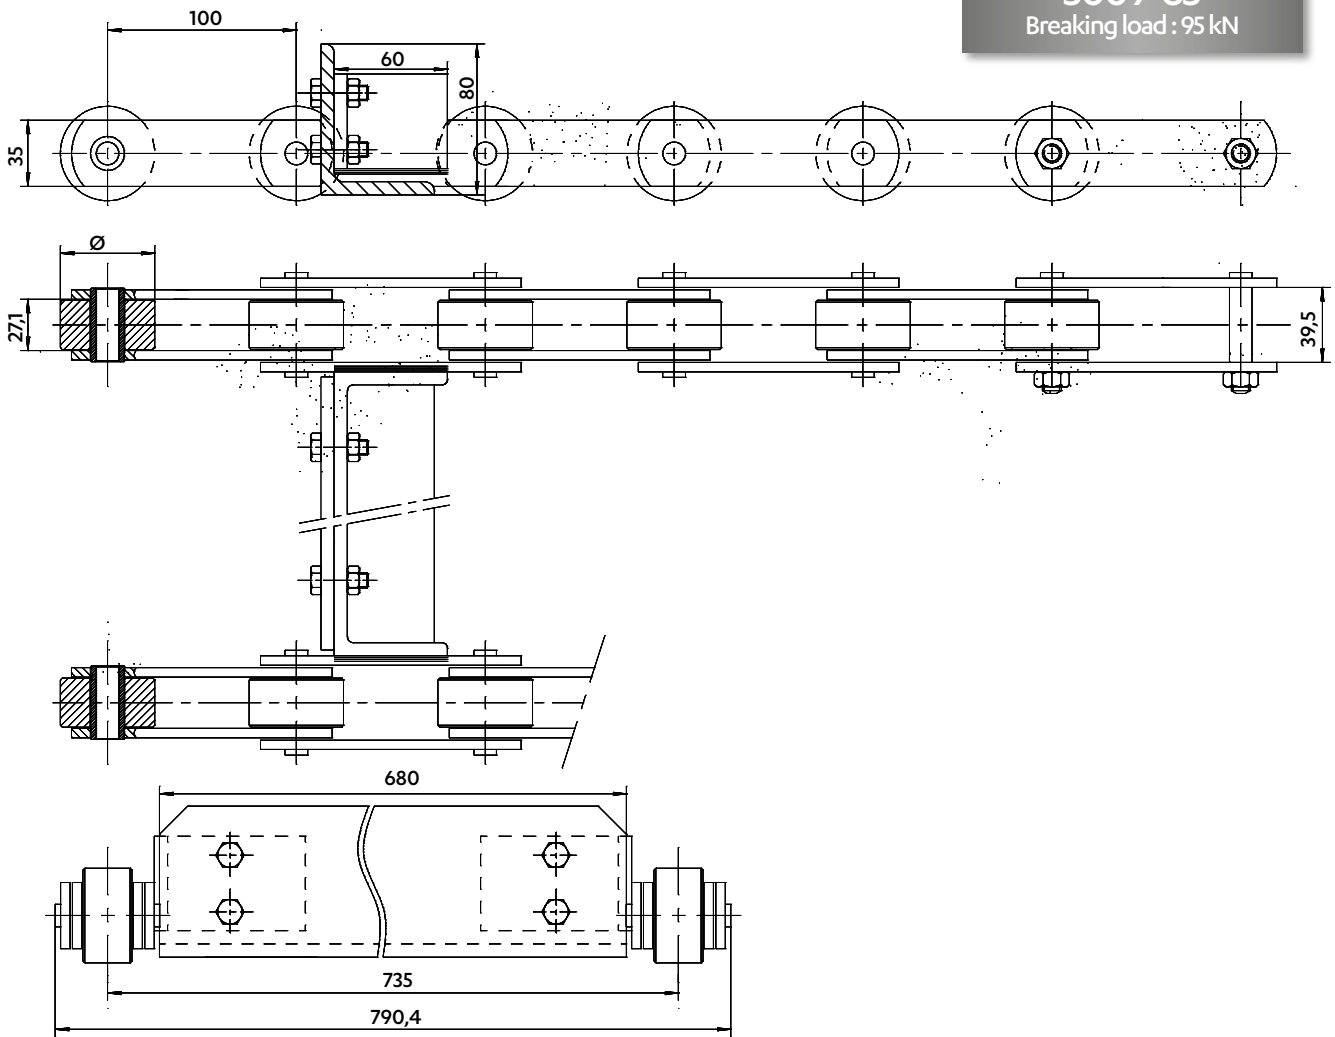

CHAINS FOR BIOMASS

Dimensions in mm

CHAINS FOR BIOMASS

5009-65
Breaking load : 95 kN

5324-84
Breaking load : 200 kN

Dimensions in mm

CHAINS FOR BIOMASS

5058-40
Breaking load : 95 kN