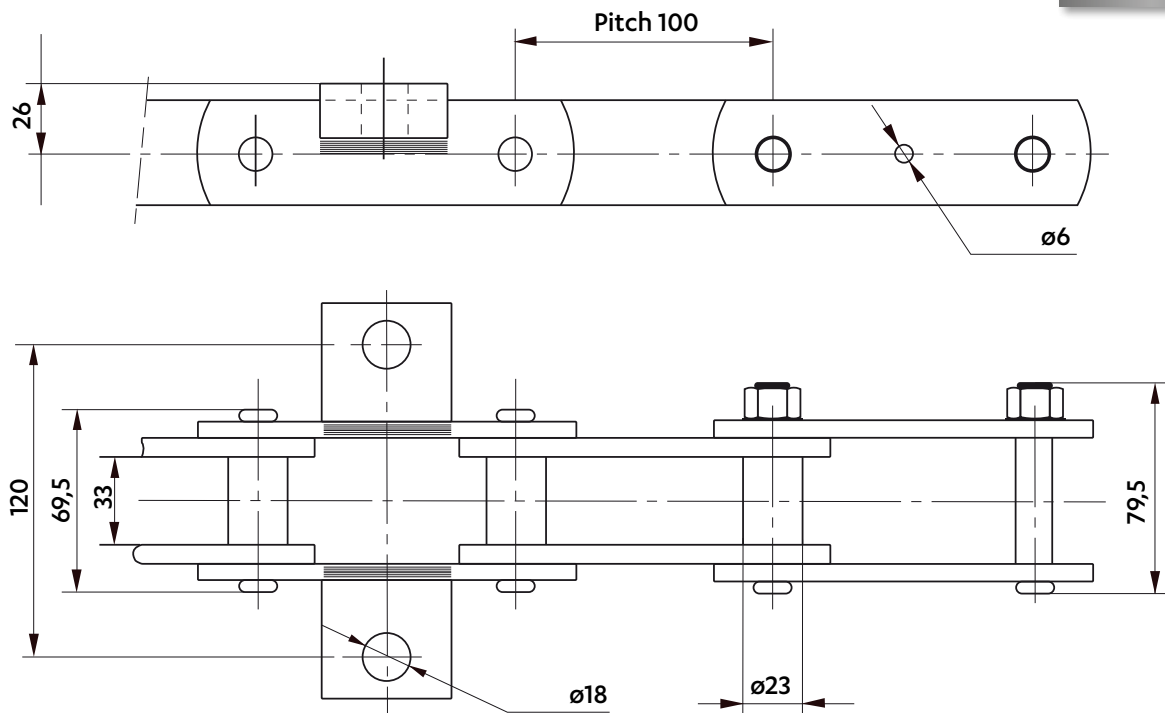

CHAINS FOR FOOD INDUSTRY

Dimensions in mm

CHAIN FOR PIZZA OVEN

5618-19

CHAIN FOR MUSHROOM PRODUCTION

5377-25

Dimensions in mm

CHAIN FOR POTATOES PROCESSING

5390-31

CHAIN FOR CHICORY CONVEYOR

5421-30