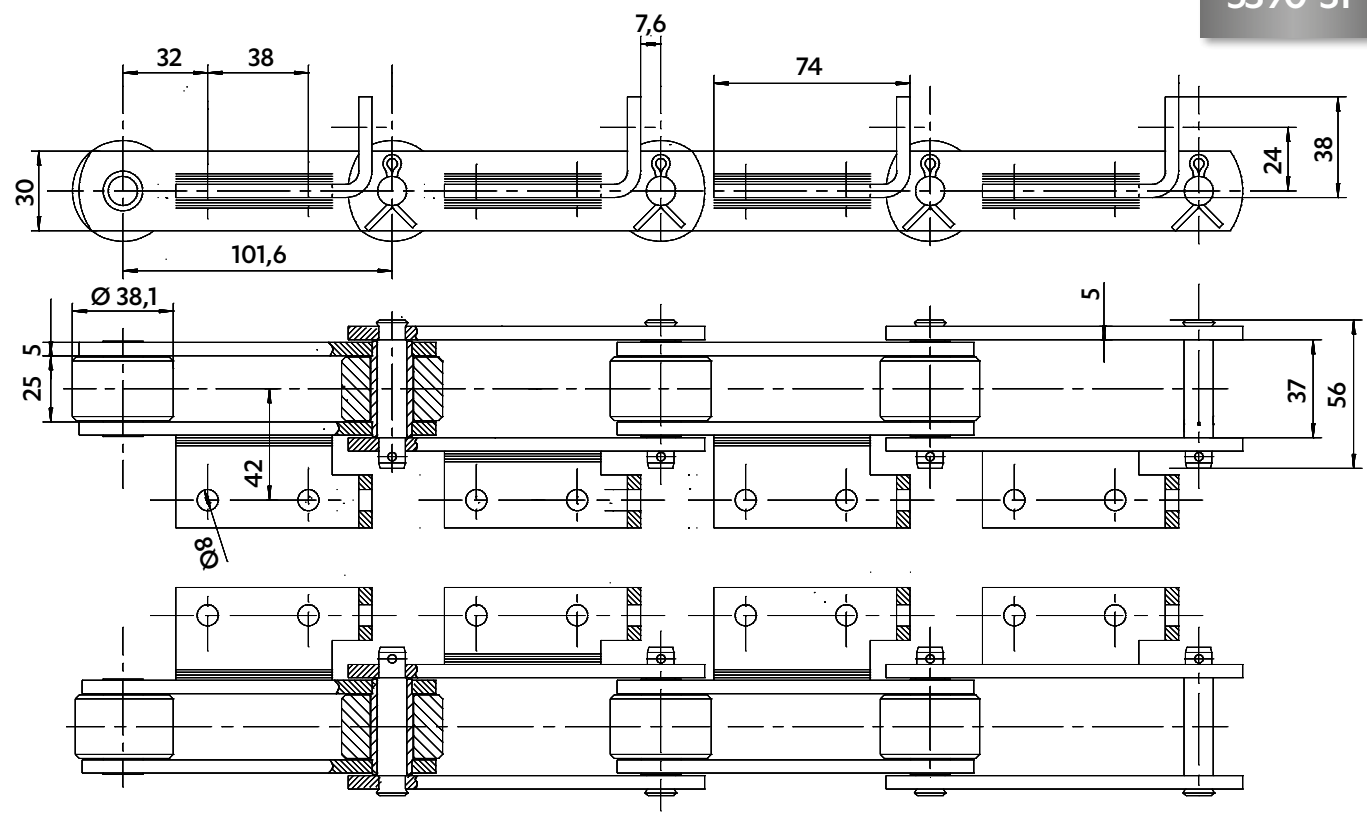

CHAINS FOR FOOD INDUSTRY

Dimensions in mm

CHAIN FOR PIZZA OVEN

5618-19

CHAIN FOR MUSHROOM PRODUCTION

5377-25

Dimensions in mm

CHAIN FOR POTATOES PROCESSING

5390-31

CHAIN FOR CHICORY CONVEYOR

5421-30