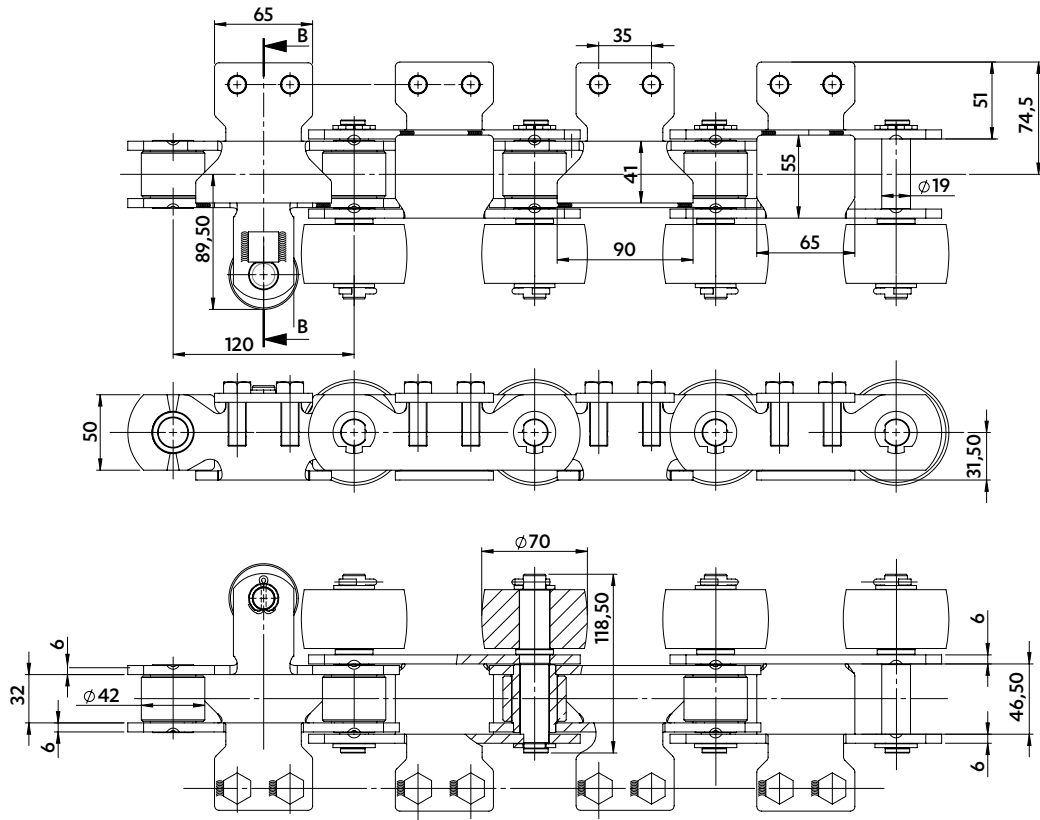

CHAINS FOR FOOD INDUSTRY

Dimensions in mm

CHAIN FOR PIZZA OVEN

5618-19

CHAIN FOR MUSHROOM PRODUCTION

5377-25

Dimensions in mm

CHAIN FOR POTATOES PROCESSING

5390-31

CHAIN FOR CHICORY CONVEYOR

5421-30