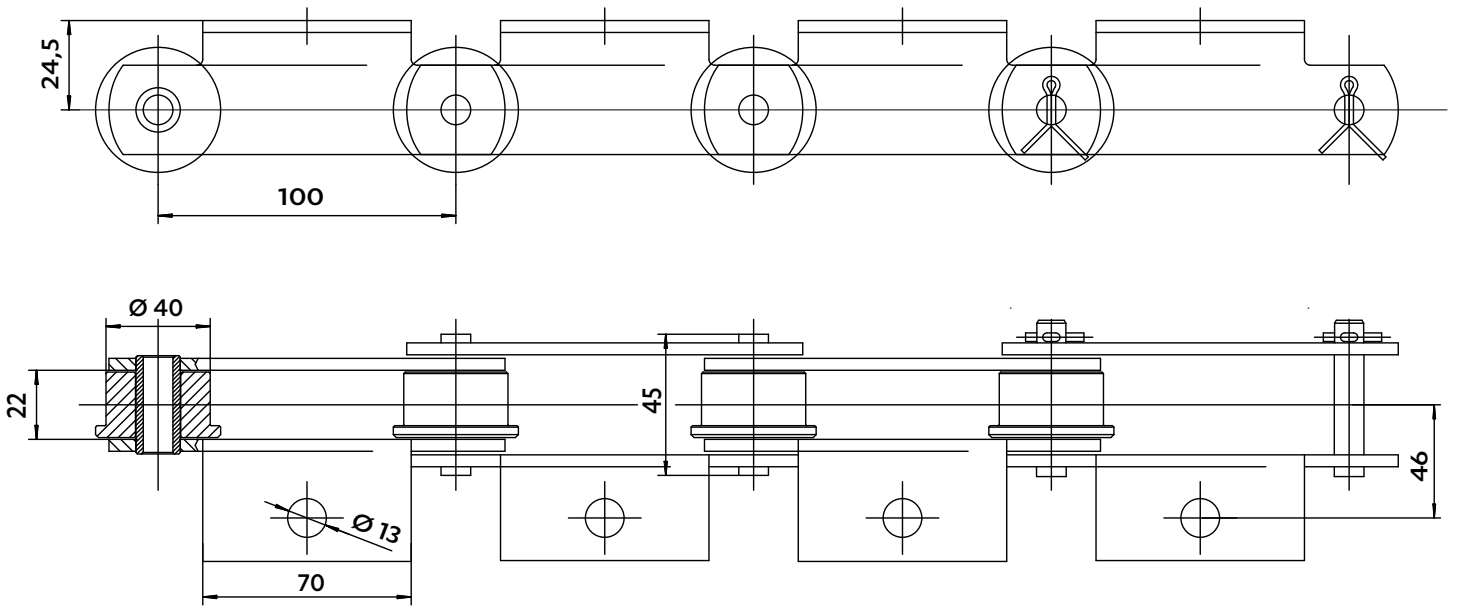

CHAINS FOR WASTE TREATMENT

Dimensions in mm

CHAINS FOR NON-HAZARDOUS INDUSTRIAL WASTE

5921-69

Dimensions in mm

CHAIN FOR SPECIAL INDUSTRIAL WASTE

5973-16

CHAIN FOR GREEN WASTE COMPOSTING