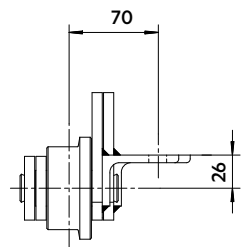

CHAINS FOR WASTE TREATMENT

Dimensions in mm

CHAINS FOR NON-HAZARDOUS INDUSTRIAL WASTE

5921-69

Dimensions in mm

CHAIN FOR SPECIAL INDUSTRIAL WASTE

5973-16

CHAIN FOR GREEN WASTE COMPOSTING