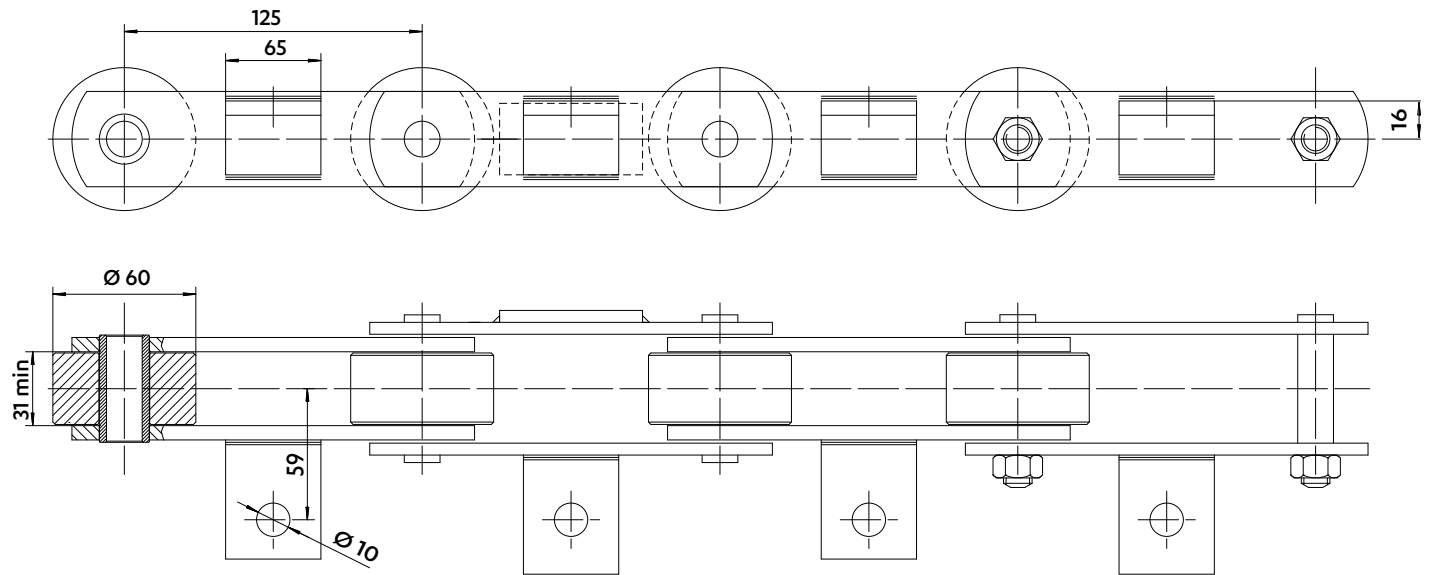

CHAINS FOR WASTE TREATMENT

Dimensions in mm

CHAINS FOR NON-HAZARDOUS INDUSTRIAL WASTE

5921-69

Dimensions in mm

CHAIN FOR SPECIAL INDUSTRIAL WASTE

5973-16

CHAIN FOR GREEN WASTE COMPOSTING