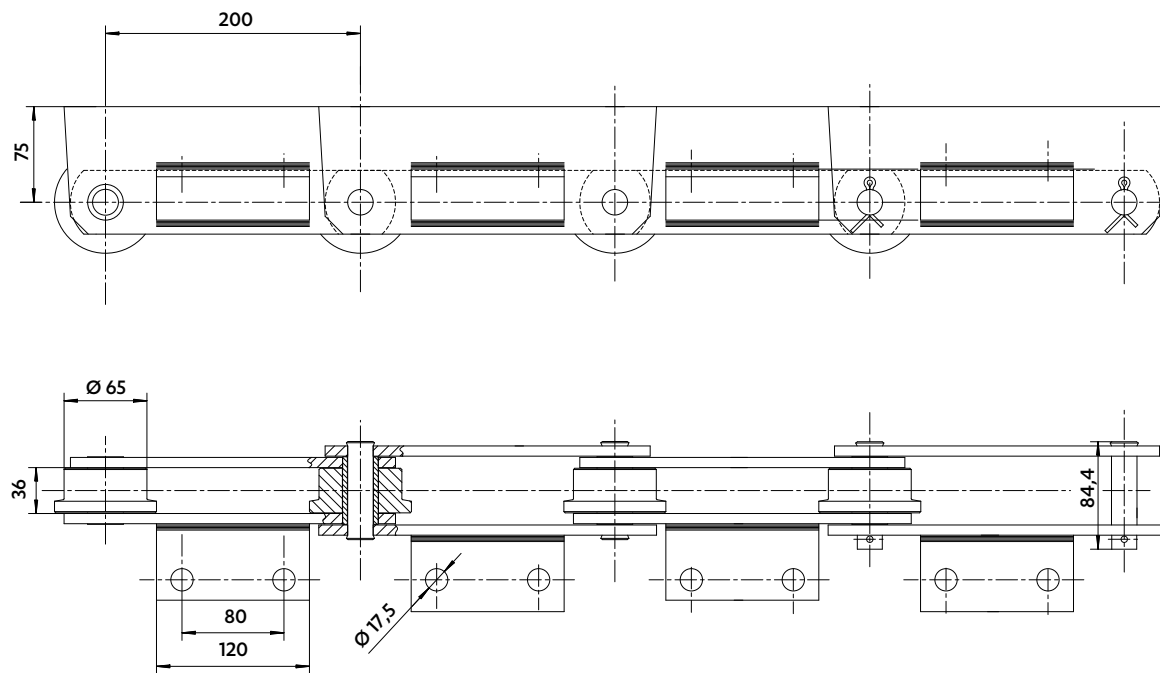

CHAINS FOR WASTE TREATMENT

Dimensions in mm

CHAINS FOR NON-HAZARDOUS INDUSTRIAL WASTE

5921-69

Dimensions in mm

CHAIN FOR SPECIAL INDUSTRIAL WASTE

5973-16

CHAIN FOR GREEN WASTE COMPOSTING